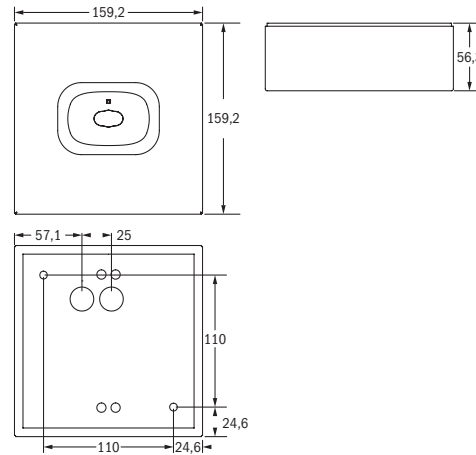

Pluraluce65

Sicherheitsleuchte / Emergency luminaire

Wandanbau
surface wall mounting

Deckenanbau
surface ceiling mounting

Decken-Ausnehmung / ceiling cutout:
100 mm Durchmesser / diameter
Klemmbereich / suitable for ceiling thickness: 2 mm - 40 mm

Deckeneinbau (Hohldecke)
recessed ceiling mounting (hollow ceiling)