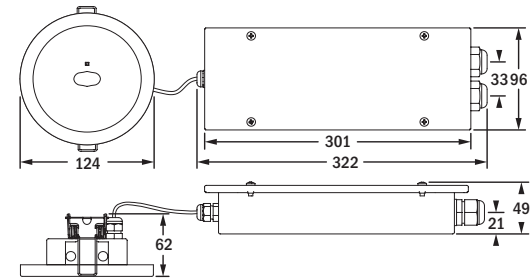

Pluraluce65

Sicherheitsleuchte / Emergency luminaire

Wandanbau
surface wall mounting

Deckenanbau
surface ceiling mounting

Decken-Ausnehmung / ceiling cutout:
100 mm Durchmesser / diameter
Klemmbereich / suitable for ceiling thickness: 2 mm - 40 mm

Deckeneinbau (Hohldecke)
recessed ceiling mounting (hollow ceiling)