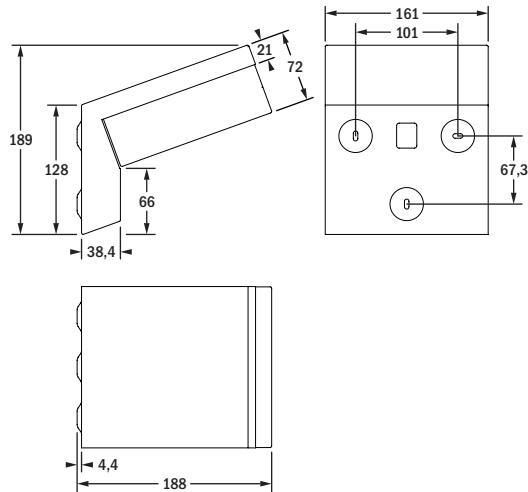

Pluraluce65

Sicherheitsleuchte / Emergency luminaire

Wandanbau
surface wall mounting

Deckenanbau
surface ceiling mounting

Decken-Ausnehmung / ceiling cutout:
100 mm Durchmesser / diameter
Klemmbereich / suitable for ceiling thickness: 2 mm - 40 mm

Deckeneinbau (Hohldecke)
recessed ceiling mounting (hollow ceiling)